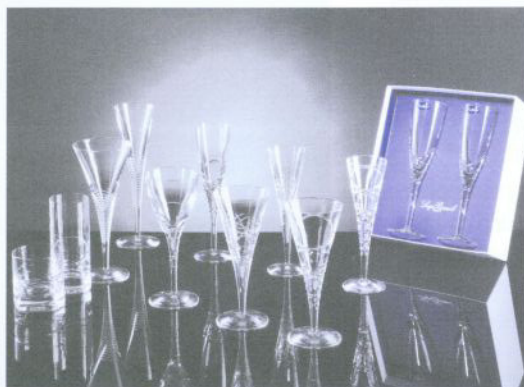

## Western House

To complement the Luigi Bormioli Crystal Glass Collections, a new range of contemporary cut 24% lead crystal adds another dimension to the brand. Packaged in presentation boxes, the range was well received at the show.

## Brabantia

Based on an all-new wall rail, the Profile Kitchen Today system allows users to create their own design to arrange items in their kitchen. Made of matt brushed stainless steel and complementing the Brabantia Profile collection of kitchen tools, rail units are available in two lengths to match standard kitchen cupboard dimensions, and are supplied with movable hooks.